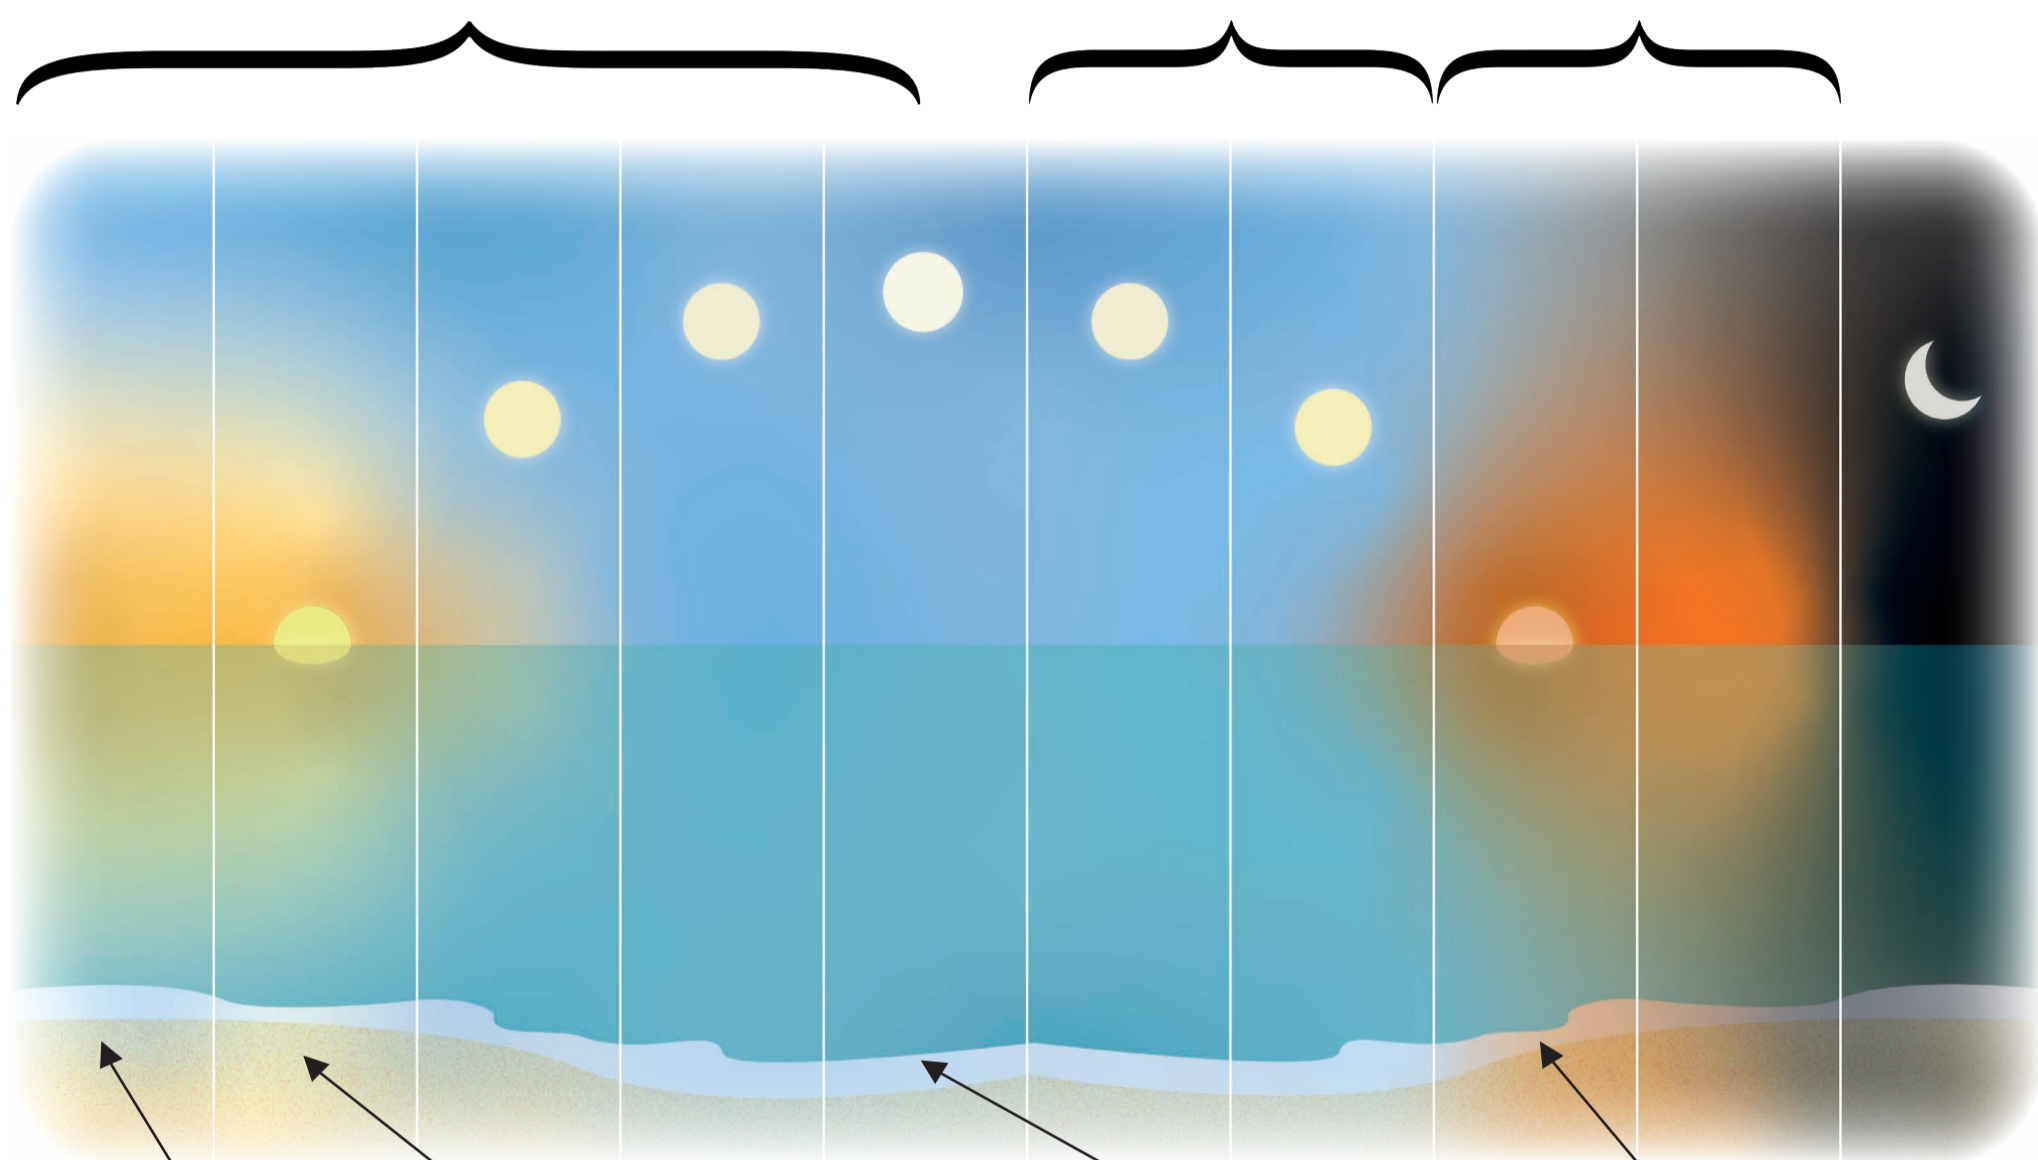

TE TAIME TIMES OF THE DAY

PO'IPO'I
morning

AVATEA
afternoon

AHIAHI
evening

PŌ
night

Ā'AHATA
dawn

**HITIGA'A
MAHANA**
sunrise

AVATEA
midday

**TOPAGA'A
MAHANA**
sunset